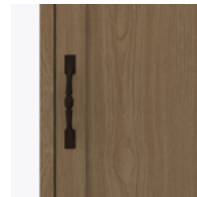

100° self-closing, kitchen-grade Blum® Euro Hinges provide a smooth motion.

Drawers

Are constructed with both dowel and mechanical fasteners for additional strength. Ball bearing removable slides are fully extendable.

Clothes Rod

Standard clothing rod may be attached at ADA height of 48" from the floor.

Hardware

Choose from dozens of hardware styles, including ADA compliant options.

Other Wardrobe Styles

Dorchester wardrobes include a number of Single and Double styles.